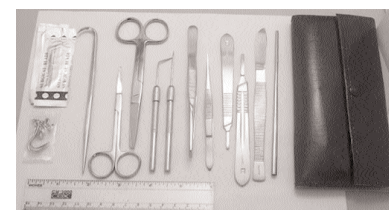

**B63**.....

**Anatomy Dissecting Kit**

**Contents:**

- Cartilage-2" blade
- Scalpel-1.5" blade
- Narrow blade scalpel-1.5" blade
- Forceps-4.5" with guide pin, medium points
- Forceps-4.5" with guide pin, curved, fine points
- Dissecting scissors, iris 4.5"
- Dissecting Scissors with one point sharp and other point 5.5"
- Teasing needle straight with metal chuck
- Teasing needle angular with metal chuck
- Mall probe 6"
- Plastic ruler 6" (inches and cm marked)
- Dissecting chain and hook chrome
- Dissecting blow pipe 6"
- Black double fold vinyl case

**B67**.....

**Dissecting Kit — Intermediate**

**Contents:**

- Scalpel handle
- Scalpel Blade #24
- Dissecting scissors with one point sharp and other point blunt 5.5"
- Thumb forceps 5.5"
- Forceps with medium points, curved-chrome plated 5"
- Teasing needle bent with plastic handle
- Teasing needle straight and plastic handle
- Glass dropper with rubber bulb
- Ruler 6"
- Single fold vinyl case

**BKIT2**.....

**Comprehensive Dissecting Kit**

**Contents:**

- Cartilage knife - Scalpel
- Scalpel handle #3 and #4
- Scalpel blade #10 and #24
- Dissecting scissors with point sharp and one point blunt 5.5"
- Dissecting scissors, iris 4.5"
- Dissecting blow pipe 6"
- Teasing needle straight with metal chuck
- Teasing needle angular with metal chuck
- Forceps 4.5"
- Probe and hook chrome
- Ruler plastic 6" (inches and cm markings)
- Double fold vinyl case